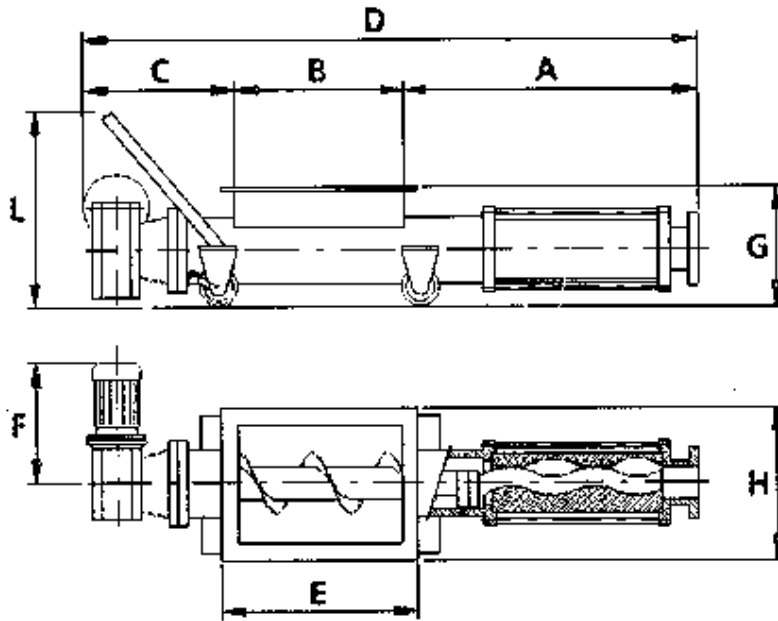

**Eccentric spiral pump (mono) - Dimensions**

N.B. The measurements are indicative only and may be changed at the discretion of the manufacturer and installation requirements.

| MODEL  | A   | B   | C   | D    | E   | F   | G   | H   | L    |
|--------|-----|-----|-----|------|-----|-----|-----|-----|------|
| M60TP  | 780 | 440 | 495 | 1982 | 830 | 445 | 380 | 830 | 1050 |
| M80TP  | 890 | 750 | 495 | 2092 | 830 | 445 | 380 | 830 | 1050 |
| M120TP | 890 | 750 | 495 | 2092 | 830 | 445 | 380 | 830 | 1050 |
| M200TP | 950 | 750 | 540 | 2130 | 830 | 570 | 380 | 830 | 1050 |
| M300TP | 980 | 750 | 540 | 2270 | 830 | 570 | 380 | 830 | 1050 |